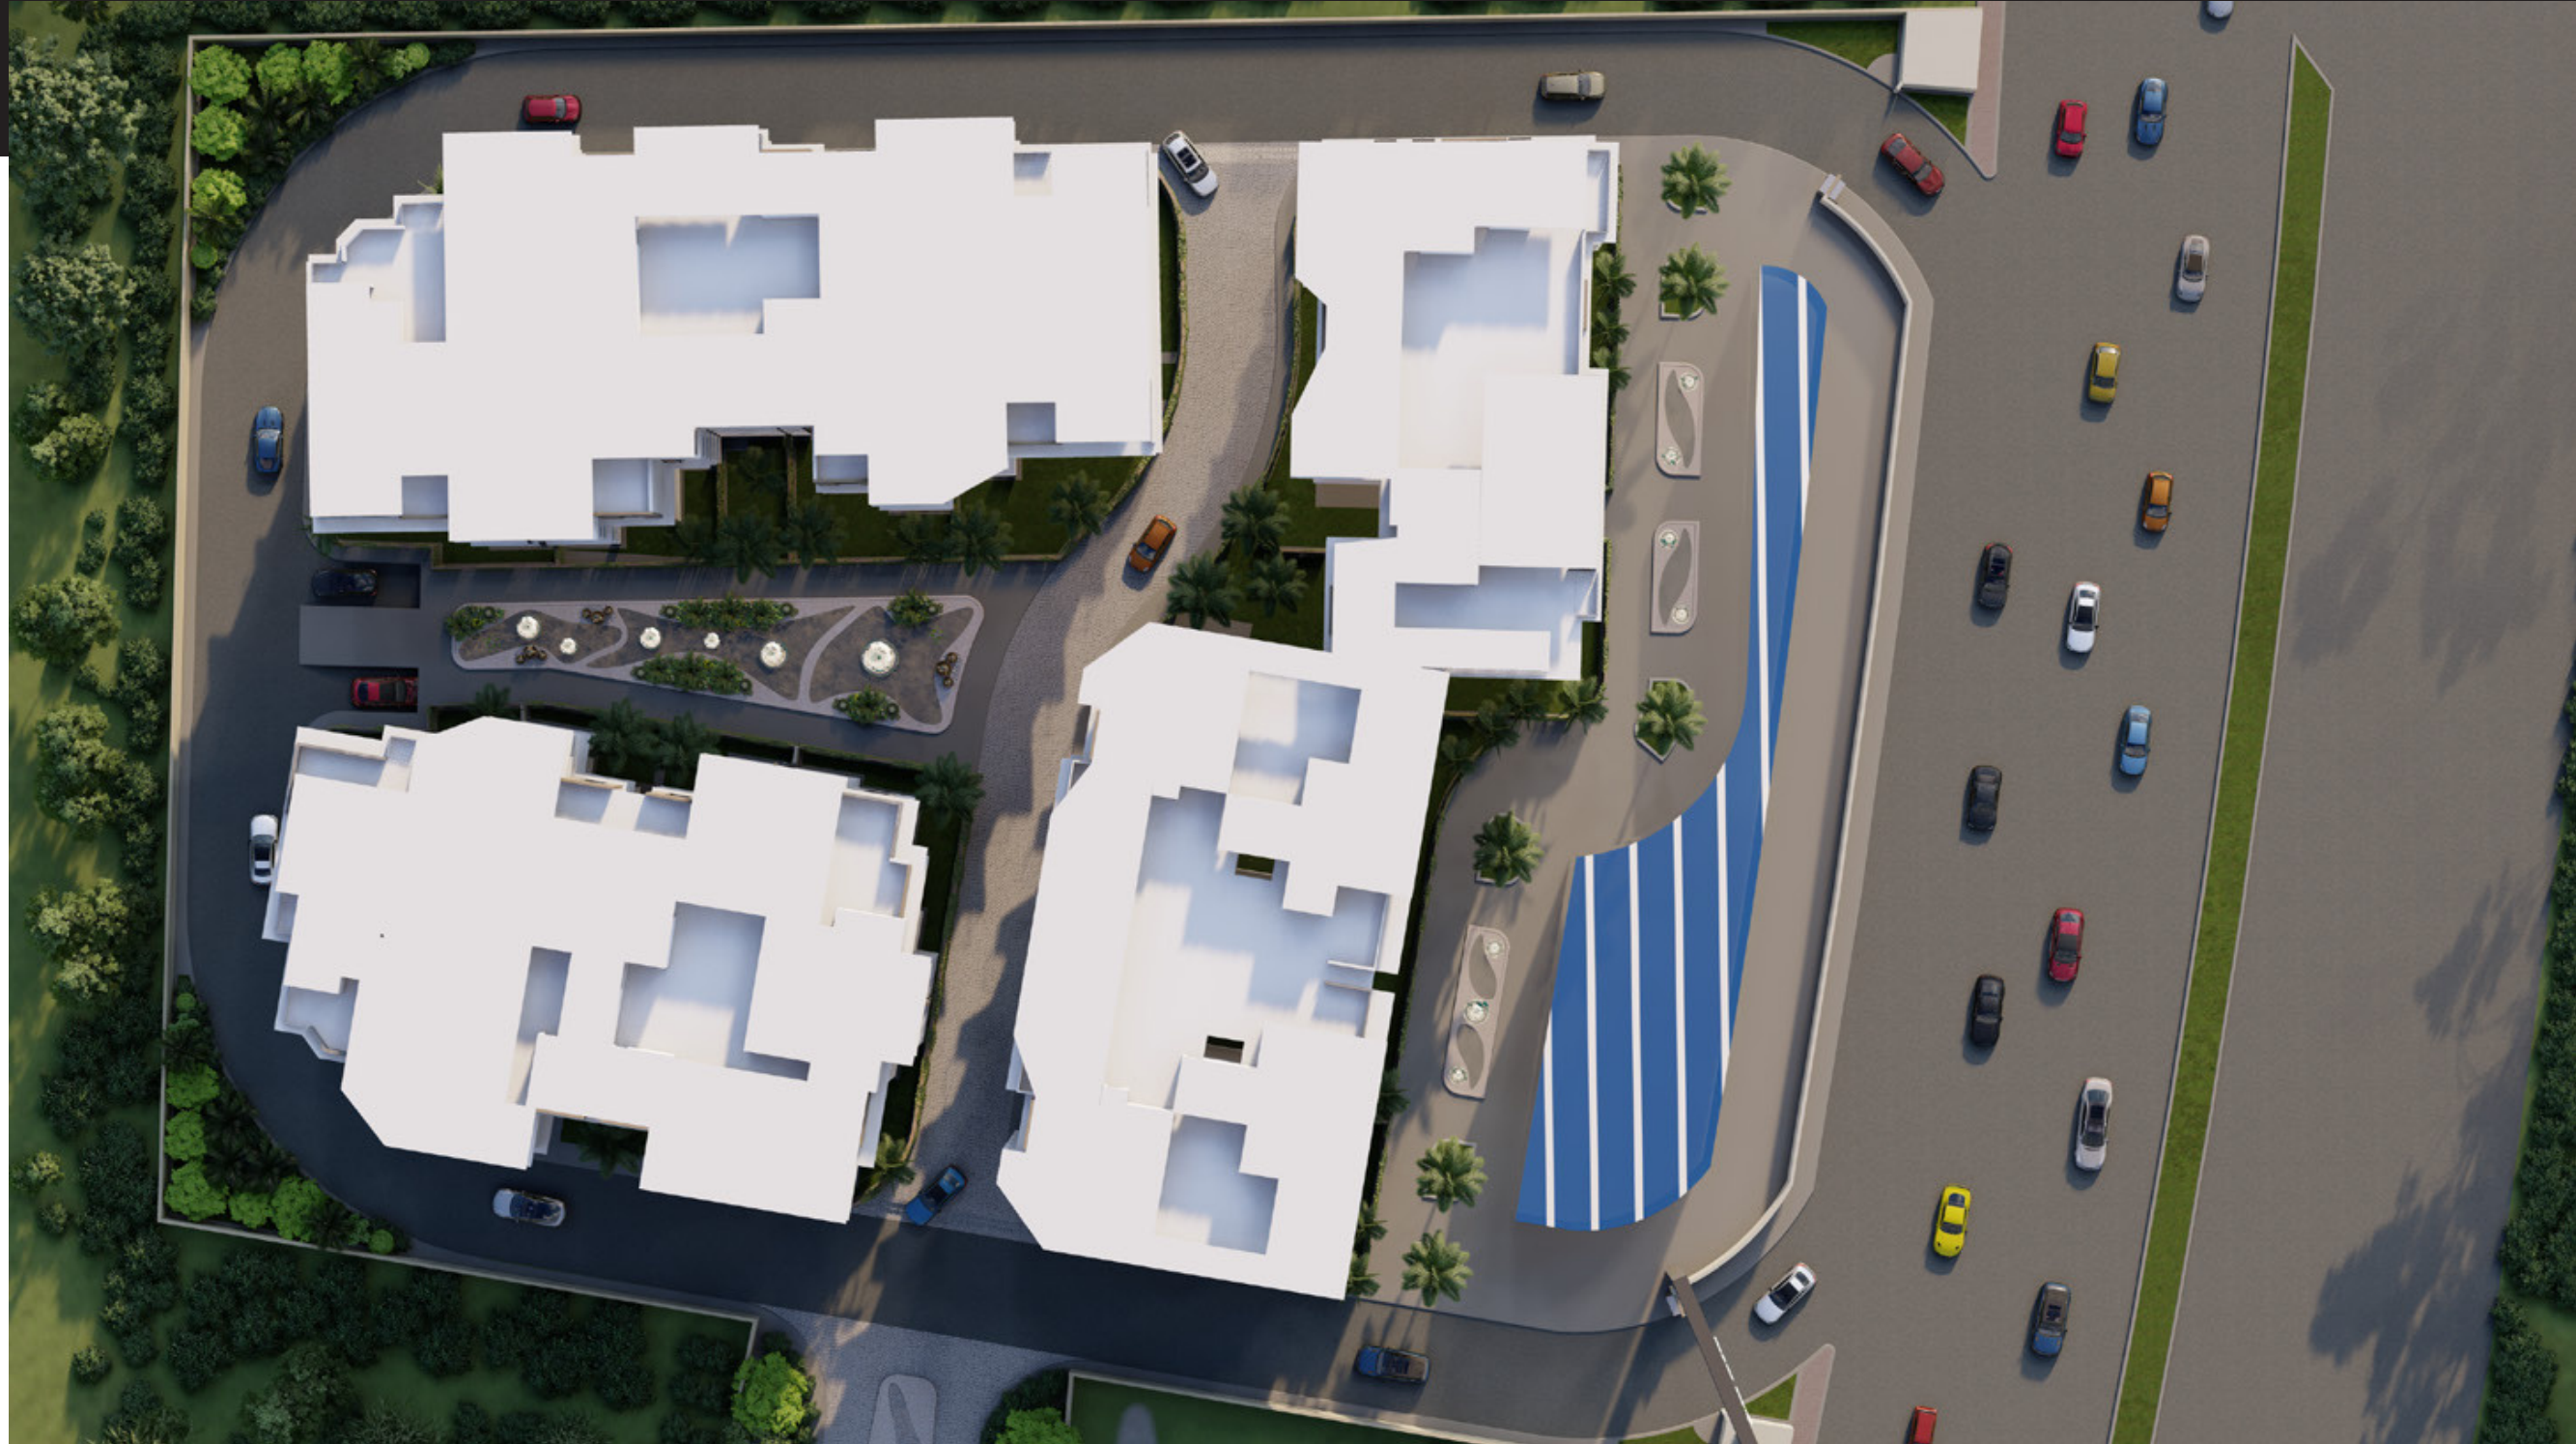

Elite West

Elite West

Sheikh Zayed

Elite West

Elite West

In Elite West

you will feel glamorous when mixed with the picturesque nature and the vast green spaces around you from each side and breathe fresh air. Elite West is the best residential destination designed specifically for you to feel comfortable and completely calm will exceed all your imaginations in Sheikh Zayed .

About Elite West

elite west compound is located on 3 acres, Elite West is a fully serviced compound at Sheikh zayed with a divine, calm, and serene nature that calls for meditation and Elite West Compound has 130 Residential units with spaces starting from 150 m to 210 m with a distinctive view of the green spaces found everywhere.

Facilites

24/7
Security

EXPANSIVE GREENERY

JOGGING AND CYCLING TRACKS

GYM

KIDS AREA

COMMERCIAL AREA

THE MASTER PLAN